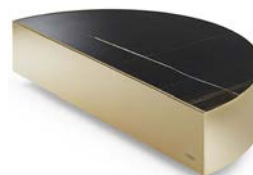

£8999

Contact Us