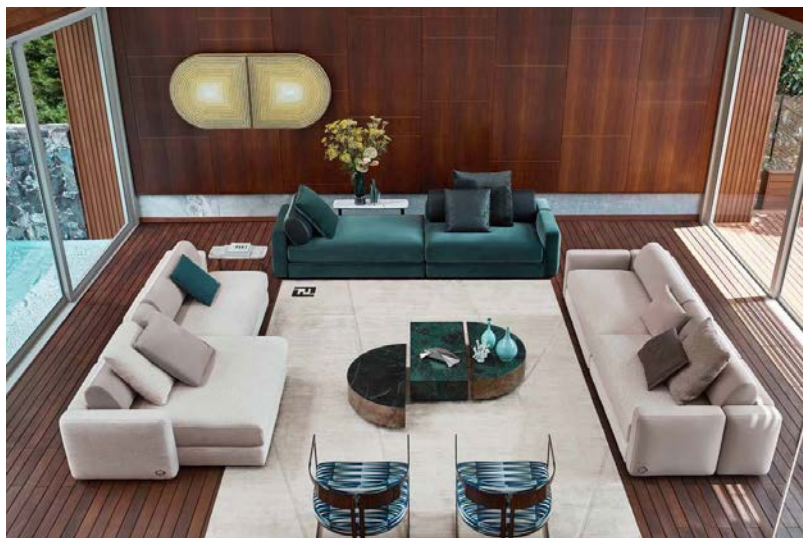

# I FD-CT-05-ECLIPSE

£8999

COFFEE TABLE