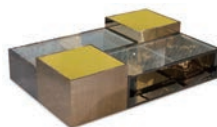

## FENDI SERIES

FD-CT-04-ARTU ROUND

£5900

FD-CT-04-CONSTELLATION LITE

£5900

FD-CT-04-RAY

£7899

FD-CT-01-ANYA