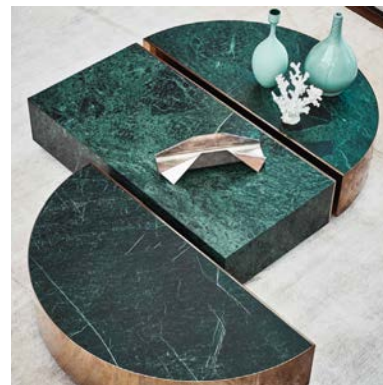

# I FD-CT-05-ECLIPSE

£8999

COFFEE TABLE