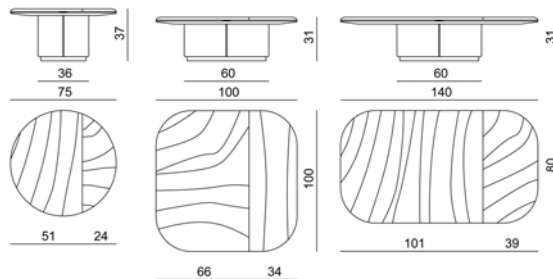

I VL IPE -AC-10-EGOISTE

£4900

Contact Us

VISIONNAIRE SERIES

Home warm and comfortable, simple and powerful design, every detail is carefully deliberated by furniture designers to present, concise reveals extraordinary, maybe is the best interpretation of the taste of wisdom home designers