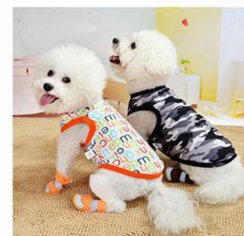

PCS-0020

ITEM: Striped Heart Tank Top
Material: cotton
Size: XS - XL
Color:

PCS-0011

ITEM: striped vest
Material: polyester
Size: XS - XL
Color:

PCS-0021

ITEM: Animal print vest
Material: Cotton
Size: XS - L
Color:

PCS-0013

ITEM: love mom/daddy vest
Material: cotton
Size: S - XXL
Color:

PCS-0022

ITEM: cute print vest
Material: cotton
Size: XS - XL
Color:

PCS-0019

ITEM: fake suspender vest
Material: Cotton
Size: XS - XXL
Color: