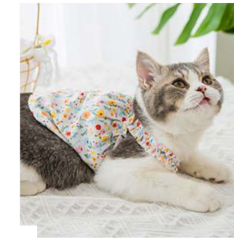

SPRING/SUMMER CLOTHES

GIVE PETS MORE LOVE

PCS-0017

ITEM: large dog schoolbag sweatshirt
Material: cotton
Size: 2XL - 8XL
Color: ■

PCS-0027

ITEM: Petal collar satchel clothes
Material: cotton
Size: XS - XXL
Color: ■ ■ ■

PCS-0018

ITEM: fruit skirt vest couple
Material: mesh
Size: XS - XXL
Color: ■ ■

PCS-0028

ITEM: Summer floral breathable vest
Material: Cotton
Size: XS - XXL
Color:

PCS-0024

ITEM: strawberry bottoming shirt
Material: German velvet knitted fabric
Size: XS - XXL
Color: ■ ■ ■ ■

PCS-0032

ITEM: Pullover Crewneck T-Shirt
Material: polyester
Size: S - XXL
Color: ■ ■ ■ ■

PCS-0025

ITEM: Macaron summer clothes
Material: ribbed
Size: XS - XXL
Color: ■ ■

PCS-0033

ITEM: Three Little Bears Skirt/Shirt
Material: polyester
Size: XS - XL
Color: ■ ■