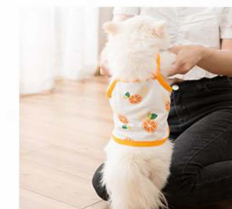

ITEM: cool sling
Material: Threaded
Size: XS - XXL
Color: