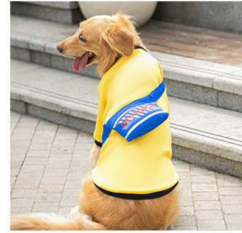

SPRING/SUMMER CLOTHES

GIVE PETS MORE LOVE

PCS-0017