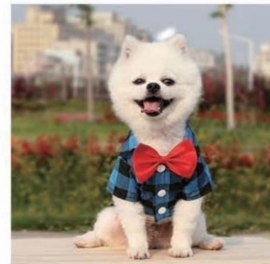

PCS-0113

ITEM: Bear pattern couple clothes
Material: Cotton
Size: S - XXL
Color:

PCS-0046

ITEM: plaid shirt
Material: polyester
Size: XS - 4XL
Color:

PCS-0119

ITEM: School girl style dress
Material: polyester
Size: S - XXL
Color: