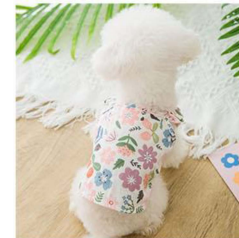

SPRING/SUMMER CLOTHES

GIVE PETS MORE LOVE

PCS-0017

ITEM: large dog schoolbag sweatshirt
Material: cotton
Size: 2XL - 8XL
Color: ■

PCS-0027

ITEM: Petal collar satchel clothes
Material: cotton
Size: XS - XXL
Color: ■ ■ ■

PCS-0018

ITEM: fruit skirt vest couple
Material: mesh
Size: XS - XXL
Color: ■ ■

PCS-0028

ITEM: Summer floral breathable vest
Material: Cotton
Size: XS - XXL
Color:

PCS-0024

ITEM: strawberry bottoming shirt
Material: German velvet knitted fabric
Size: XS - XXL
Color: ■ ■ ■ ■

PCS-0032

ITEM: Pullover Crewneck T-Shirt
Material: polyester
Size: S - XXL
Color: ■ ■ ■ ■

PCS-0025

ITEM: Macaron summer clothes
Material: ribbed
Size: XS - XXL
Color: ■ ■

PCS-0033

ITEM: Three Little Bears Skirt/Shirt
Material: polyester
Size: XS - XL
Color: ■ ■