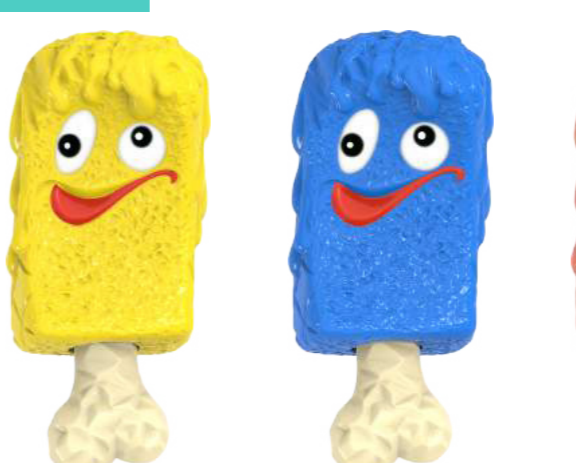

10

TZ-P0219

- ✔ **Material:** Natural Rubber
- ✔ **Shape:** Turkey
- ✔ **Flavor:** Beef,Cream,Bacon
- ✔ **Color:** Red, Green, Blue
- ✔ **Suitable for Medium/ Large Dogs**
- ✔ **weight:** 218g
- ✔ **Size:** 98*94*97mm

11

TZ-P0217

- ✔ **材料:** 天然橡胶, 食品级尼龙
- ✔ **形状:** 骷髅人 (可拆卸)
- ✔ **口味:** 牛肉味, 奶油味, 培根味
- ✔ **颜色:** 红色, 黑色
- ✔ **适用中型/大型犬**
- ✔ **尺寸:** 53.6*84.8*161.9mm
- ✔ **重量:** 257.6克

12

TZ-P0218

- ✔ **Material:** Natural Rubber, Food-grade Nylon
- ✔ **Shape:** Skeleton Man (Detachable)
- ✔ **Flavor:** Beef,Cream,Bacon
- ✔ **Color:** Red Black
- ✔ **Suitable for Medium/ Large Dogs**
- ✔ **Size:** 53.6*84.8*161.9mm
- ✔ **Weight:** 257.6g

13

TZ-P0222

- ✔ **材料:** 天然橡胶, 食品级尼龙
- ✔ **形状:** 雪糕
- ✔ **口味:** 牛肉味, 奶油味, 培根味
- ✔ **颜色:** 黄色, 蓝色, 粉色
- ✔ **尺寸:** 34*75.8*161mm
- ✔ **重量:** 242克

14

TZ-P0220

- ✔ **Material:** Natural Rubber, Food-grade Nylon
- ✔ **Shape:** Ice Cream
- ✔ **Flavor:** Beef,Cream,Bacon
- ✔ **Color:** Yellow, Blue, Pink
- ✔ **Size:** 34*75.8*161mm
- ✔ **Weight:** 242g