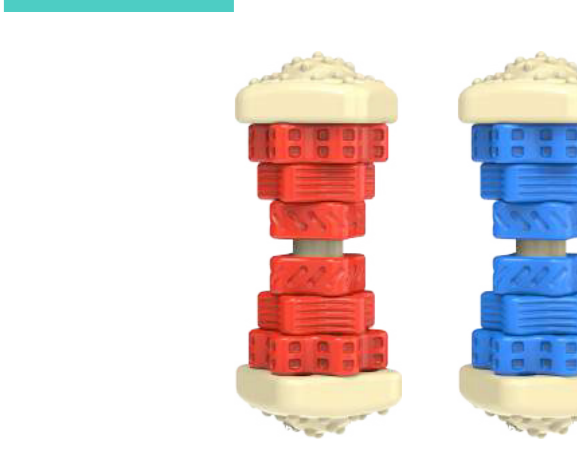

11

TZ-P0217

- ✔ **材料:** 天然橡胶, 食品级尼龙
- ✔ **形状:** 骷髅人 (可拆卸)
- ✔ **口味:** 牛肉味, 奶油味, 培根味
- ✔ **颜色:** 红色, 黑色
- ✔ **适用中型/大型犬**
- ✔ **尺寸:** 53.6*84.8*161.9mm
- ✔ **重量:** 257.6克

12

TZ-P0218

- ✔ **Material:** Natural Rubber, Food-grade Nylon
- ✔ **Shape:** Skeleton Man (Detachable)
- ✔ **Flavor:** Beef,Cream,Bacon
- ✔ **Color:** Red Black
- ✔ **Suitable for Medium/ Large Dogs**
- ✔ **Size:** 53.6*84.8*161.9mm
- ✔ **Weight:** 257.6g

13

TZ-P0222

- ✔ **材料:** 天然橡胶, 食品级尼龙
- ✔ **形状:** 雪糕
- ✔ **口味:** 牛肉味, 奶油味, 培根味
- ✔ **颜色:** 黄色, 蓝色, 粉色
- ✔ **尺寸:** 34*75.8*161mm
- ✔ **重量:** 242克

14

TZ-P0220

- ✔ **Material:** Natural Rubber, Food-grade Nylon
- ✔ **Shape:** Ice Cream
- ✔ **Flavor:** Beef,Cream,Bacon
- ✔ **Color:** Yellow, Blue, Pink
- ✔ **Size:** 34*75.8*161mm
- ✔ **Weight:** 242g