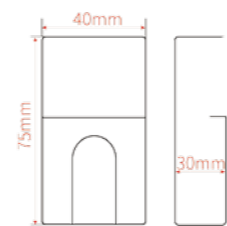

NEW

NEW

NEW

NEW

NEW

NEW

NEW