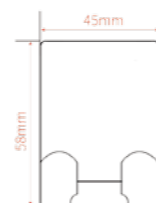

NEW

NEW

NEW

NEW

NEW

NEW

NEW