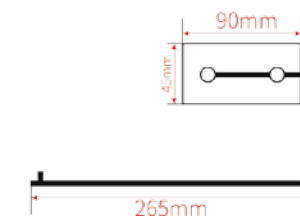

NEW

Model: JQS-AM02 挂钩 Hook

NEW

NEW

NEW

NEW

NEW

NEW