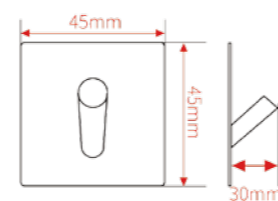

NEW

NEW

Model: JQS-AM05 纸巾架 Paper holder

NEW

NEW

NEW

NEW

NEW