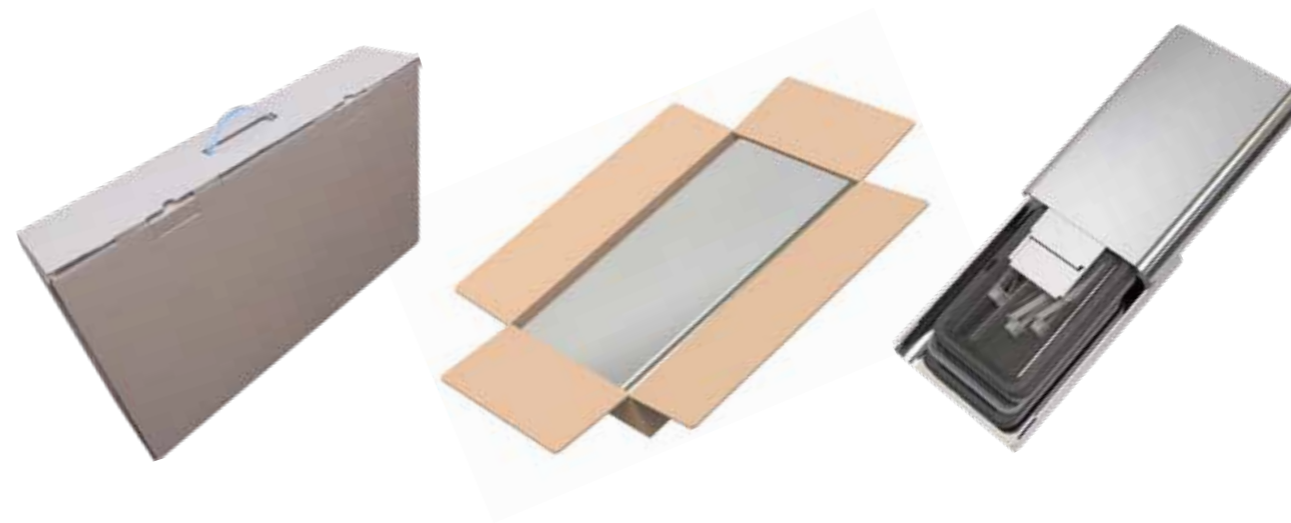

颜色 Color Option

MT砂钢

WH白色

BK黑色

SD-808

Model	Capacity	Product Dimens Without Feet	Product Dimens With Feet	Packing Dimensions	Package/pcs	N.W./G.W Per Carton	Batteries	Container Loadability
SD-808	40L	35.5x26x54cm	35.5x26x71.5cm	50x36.6x12cm	Brown Mail Box per pcs + Polybag	3.1/3.8kg	4*AA	1270pcs/20" 2450pcs/40" 3045pcs/40HQ
	50L	35.5x26x66cm	35.5x26x83.5cm	62x36.6x12cm		3.47/4.17kg	4*AA	1035pcs/20" 2000pcs/40" 2480pcs/40HQ
	60L	35.5x26x78cm	35.5x26x95.5cm	74x36.6x12cm		3.86/4.56kg	4*AA	875pcs/20" 1685pcs/40" 2090pcs/40HQ

Packaging Method 包装方式