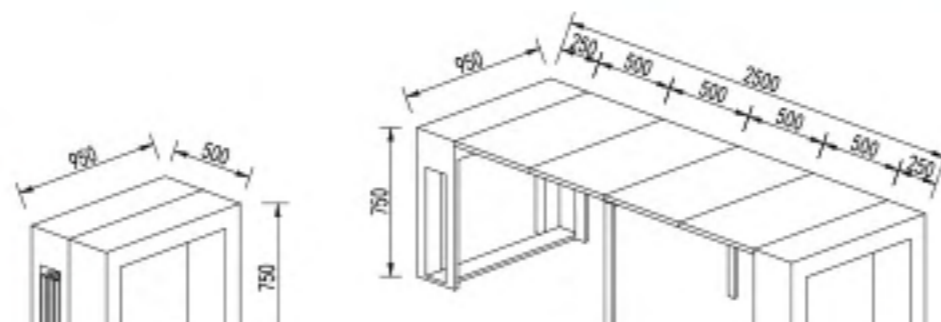

200*95cm

TL-1410
**TELESCOPIC
DINING TABLE**

TL-1410
Volume: 112*61*25cm & 114*91*28cm
Weight: 74KG