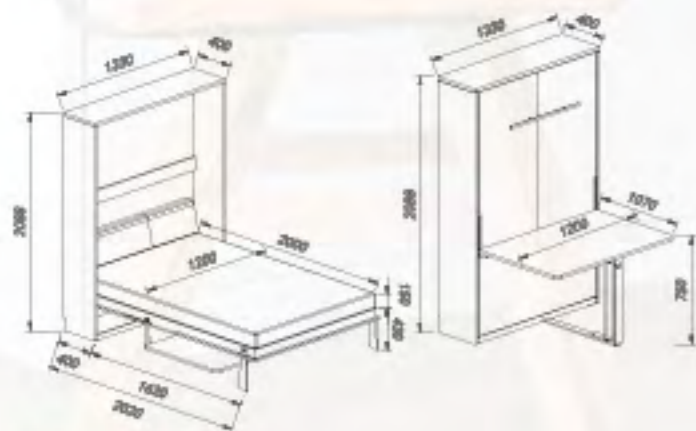

Space

Fashion

A2100-12D

A2100-12D

VERTICAL WALL BED WITH DINING TABLE

A2100-12D
 1330W*400D*2088H
 Mattress(mm):1200W*1000L*150H

Space

Fashion