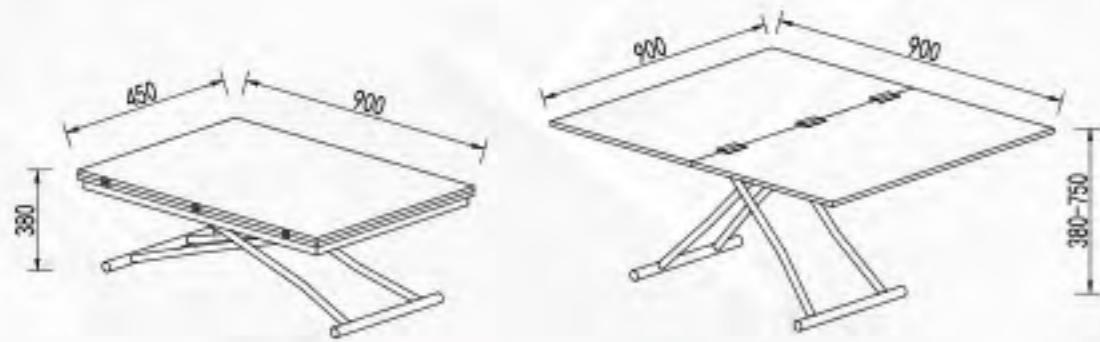

Space

Fashion

S0001

S0001
450(900)L*900W*(380-750)H
Volume:97*56*40cm
Weight:39KG