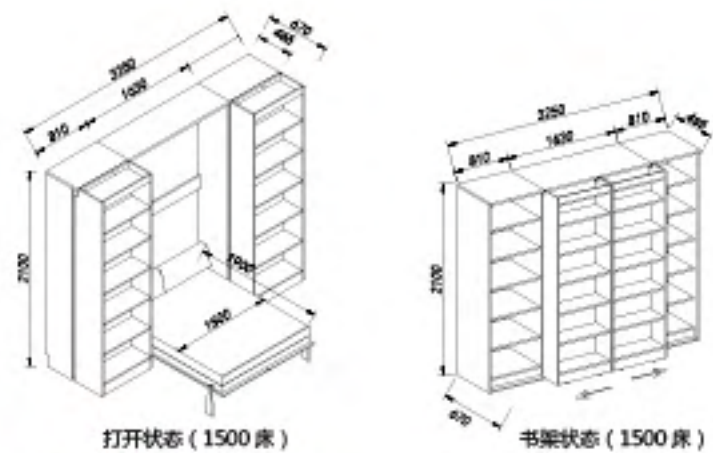

A2100

A2100

VERTICAL WALL BED WITH DESK

A-2100
 1630W*400D*2088H
 Mattress(mm):1500W*1900L*150H

D2000
VERTICAL BED WITH PUSH-PULL BOOKCASE

D2000
 3260W*465/ 670D*2100H
 M-Header(mm):1500W*1000H*150H

VERTICAL BED WITH PUSH-PULL BOOKCASE

/ SHOW DETAILS

Baseboard,normal size:20mm*120mmH

B1000

HORIZONTAL WALL BED WITH CABINET

B1000+ZB-C02+ZB-C01

2030W*400D*1210H

Mattress(mm):1000W*1900L*150H

Our hidden wall bed mechanism is a simplified design, which makes the bed safer and more beautiful.