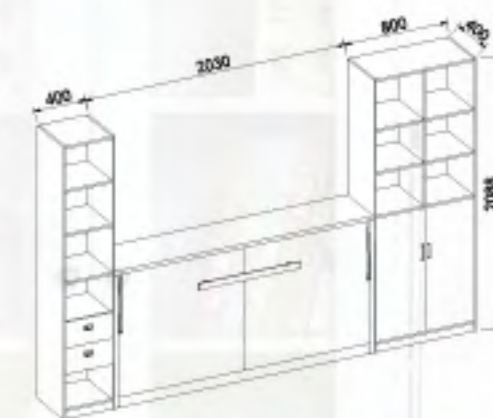

/ SHOW DETAILS

Baseboard,normal size:20mm*120mmH

B1000

HORIZONTAL WALL BED WITH CABINET

B1000+ZB-C02+ZB-C01

2030W*400D*1210H

Mattress(mm):1000W*1900L*150H

Our hidden wall bed mechanism is a simplified design, which makes the bed safer and more beautiful.

B2000

SIMPLE HORIZONTAL WALL BED WITH FREE FALLING LEG

B2000
2030W*400D*1410H
Mattress(mm):1200W*1900L*150H

/ OPEN SHOW

OVIT Our hidden wall bed mechanism is a simplified design, which makes the bed safer and more beautiful.