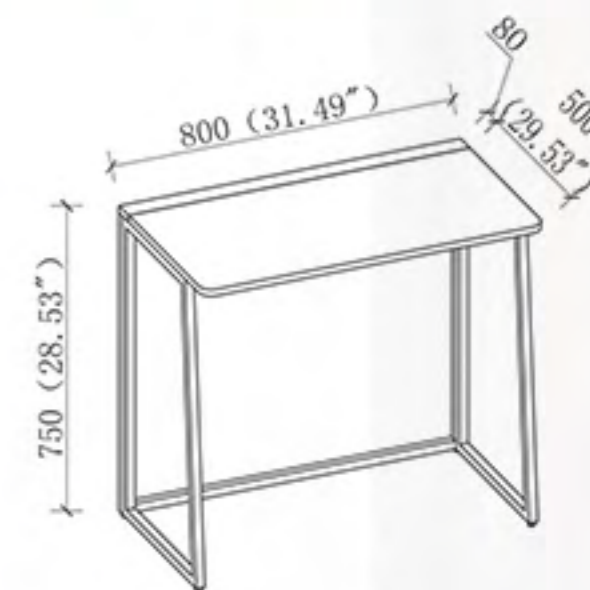

TL-ZA2001
800W*500D*750H(mm)

Folding design:
When use and storage, more convenient.
OVIT It can be easily put away by one person.