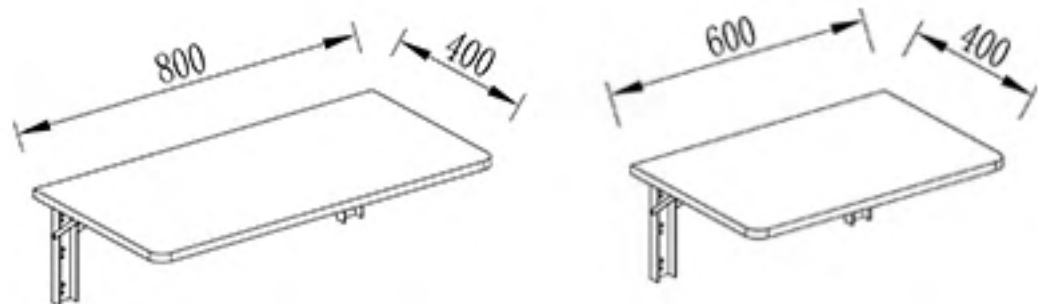

/ PACKAGING SHOW

Space

Fashion

TL-015A

TL-015A
WALL-MOUNTED FOLDING DESK

Space

Fashion

TL-015A

OVIT

Wall-mounted desks can be used in bedrooms, study rooms, kitchens and other places

TL-015A
600/800L*400W
Volume:88*44*3cm
Weight:4.82KG

/ DETAIL

OVIT

While satisfying the practicability of the space, the desktop can be folded design, greatly saving space