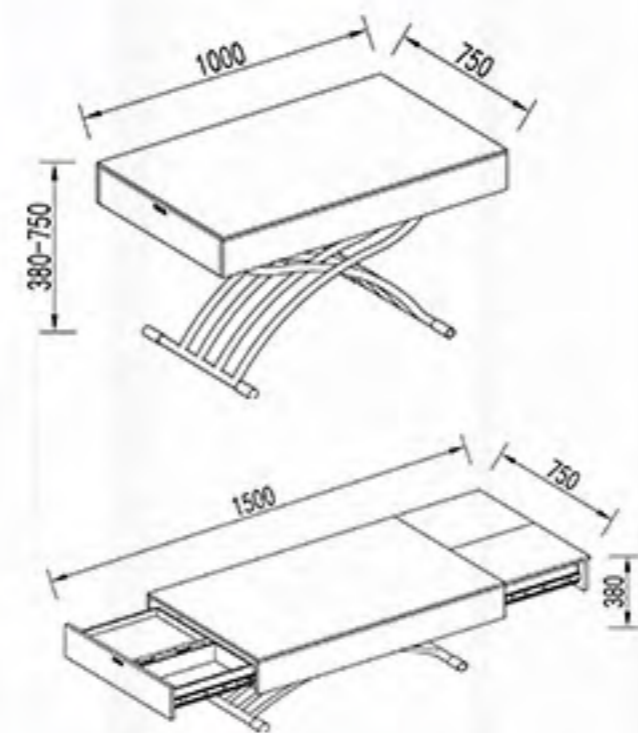

T1403-2 WITH DRAWER

/ FORM A COMPLETE SET OF CHAIRS

TL-R2011C
Volume:95*26*47cm
Weight:7KG

TL-R2011E
Volume:95*26*47cm
Weight:7KG

TL-R2011D
Volume:95*26*47cm
Weight:7KG

T1504-1

T1504
 1500(1000)L*750W*(380-750)H
 Volume:115*80*40cm
 Weight:70KG