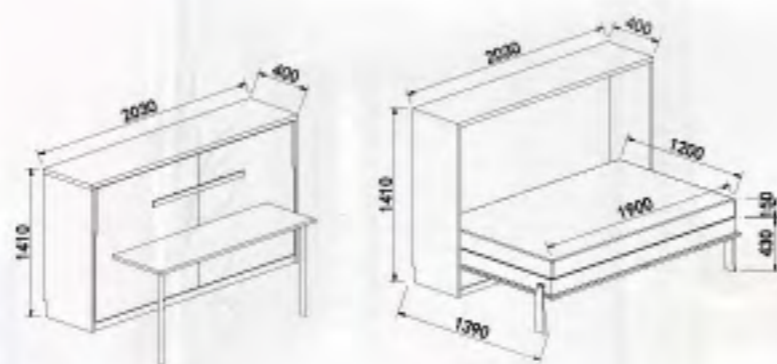

B2200
2030W*400D*1410
Mattress(mm):1200W*1900L*150H