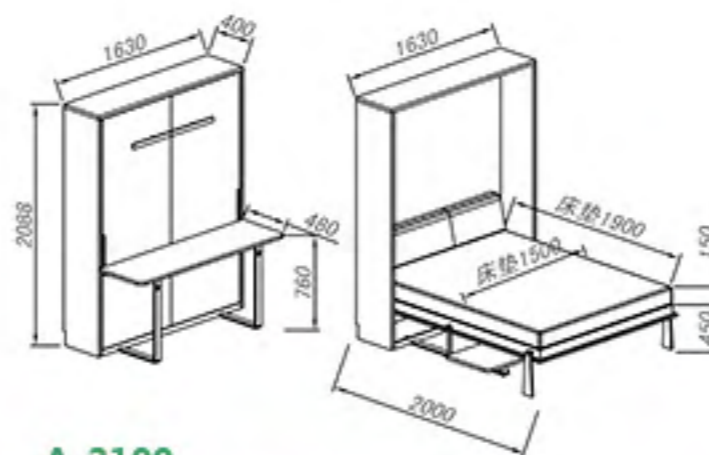

Space

Fashion

A2100-12D

A2100-12D

VERTICAL WALL BED WITH DINING TABLE

A2100-12D
 1330W*400D*2088H
 Mattress(mm):1200W*1000L*150H

Space

Fashion

A2100

A2100

VERTICAL WALL BED WITH DESK

A-2100
 1630W*400D*2088H
 Mattress(mm):1500W*1900L*150H

D2000
VERTICAL BED WITH PUSH-PULL BOOKCASE

D2000
 3260W*465/ 670D*2100H
 M-Header(mm):1500W*1000H*150H

VERTICAL BED WITH PUSH-PULL BOOKCASE