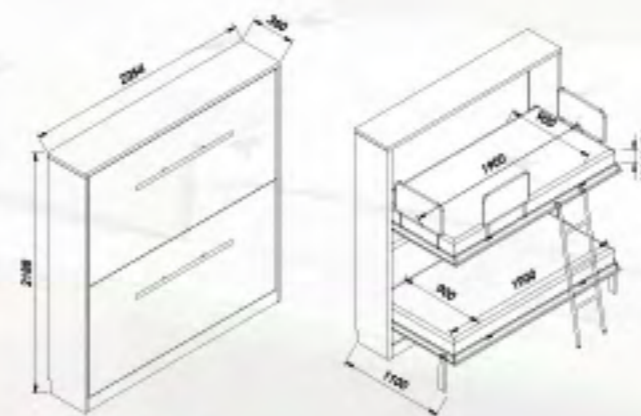

Our hidden wall bed mechanism is a simplified design, which makes the bed safer and more beautiful.
OVIT

C5000-09
2054W*360D*2188H
Mattress(mm):900W*1900L*100H