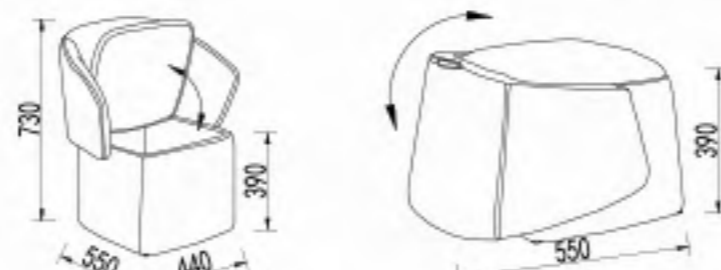

STRETCH AND SHRINK SOFA

TL-DR-01

Volume:60*50*42cm

Weight:11KG

Two-in-one leisure stool and sundries storage function, large space for sundries storage. Handle design beside the cushion. Feel free to put it in every corner. Flip gently, there is another use.