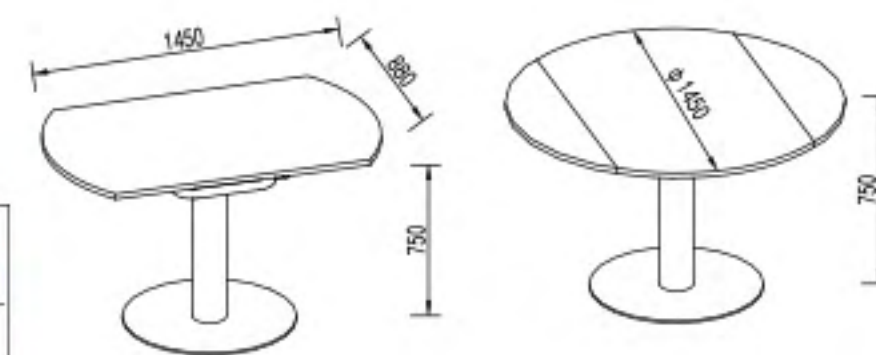

Space

Fashion

TL-JW012

TL-JW012

MULTIFUNCTION ROUND EXPANDABLE DINING TABLES

TL-JW012	Board and function frame	Chassis	Three cross pipes
Open:1450Dia*750H	Volume:130*120*20cm	Volume:77*47*3cm	Volume:94*23*8cm
Folding(mm):1450L*880W*750H	Weight:78KG	Weight:15KG	Weight:5KG