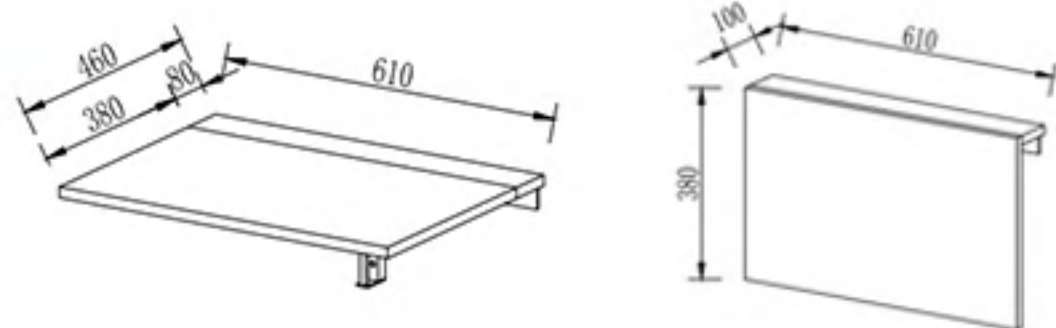

A table service many purpose: It can be used as a dining table, study table, coffee table and Flower stand.

Space

Fashion

TL-YJ021

TL-YJ021
FOLDING TABLE

TL-YJ021
Close Size:610L*100W*380H
Open Size:610L*460W