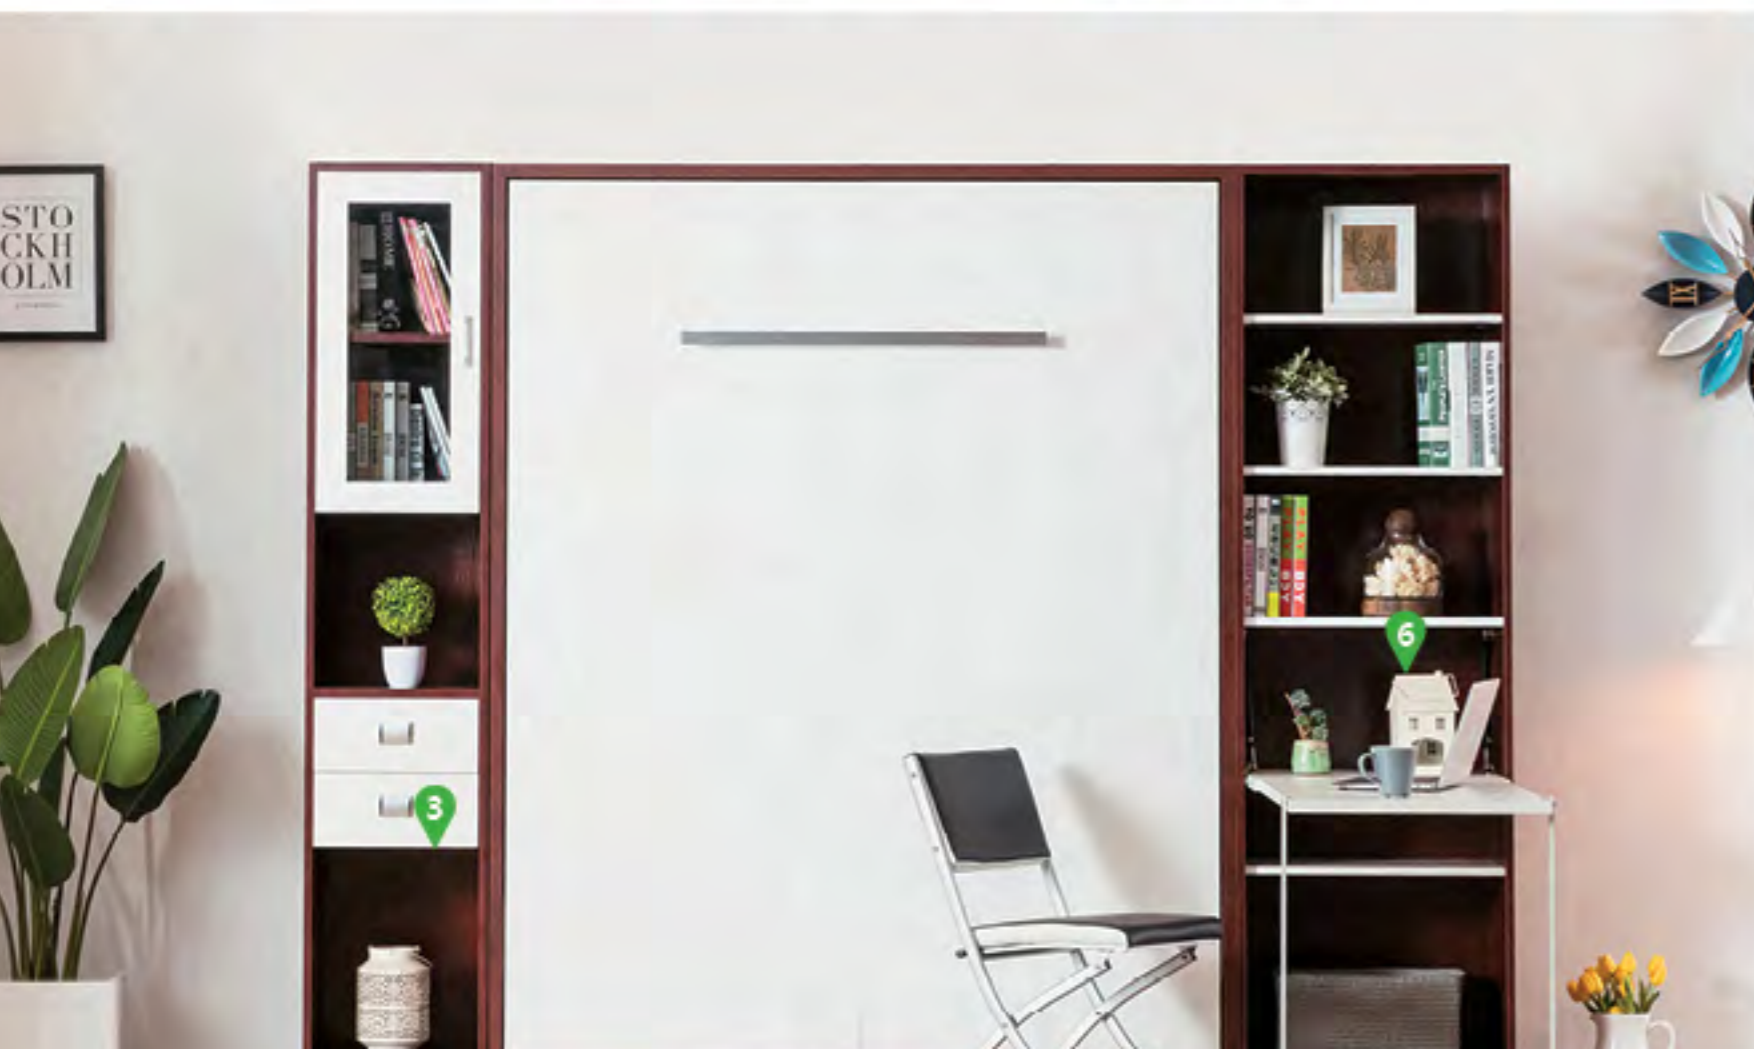

A1000
1630W*400D*2088H
Mattress(mm):1500W*1900L*150H

/ SHOW DETAILS