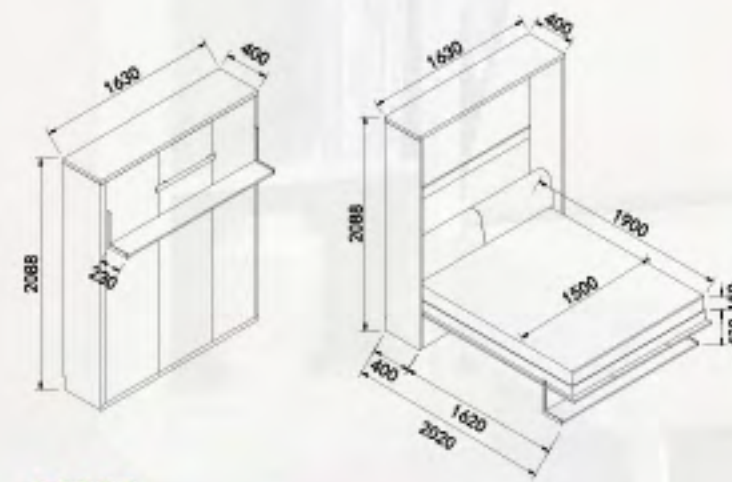

Fashion

A4000

SA-01
400W*400D*2088H

SA-09
980W*400/600D*2088H

YA98-1
800W*400D*2088H

A4000
1630W*400D*2088H
Mattress(mm):1500W*1900L*150H

T1403
1200/1700W*750D*380/750H

/SHOW DETAILS