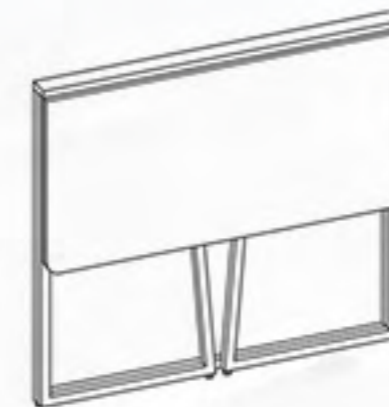

TL-ZA2001
FOLDING TABLE

/ CLOSE SHOW

TL-ZA2001
800W*500D*750H(mm)

Folding design:
When use and storage, more convenient.
OVIT It can be easily put away by one person.

/ OPEN SHOW

TL-FT01

MULTIFUNCTIONAL
FOLDING TABLE