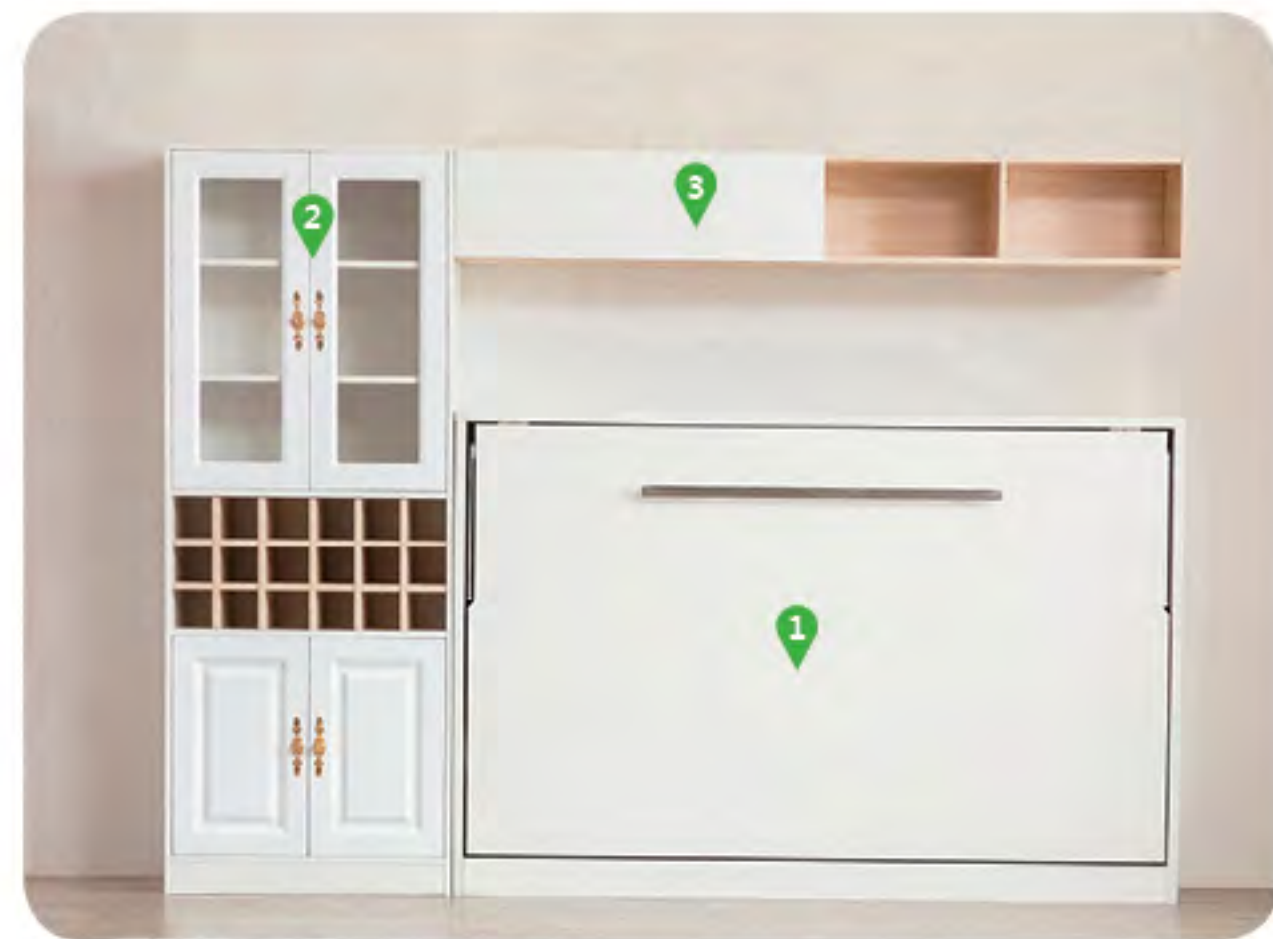

B2000

SIMPLE HORIZONTAL WALL BED WITH FREE FALLING LEG

B2000
2030W*400D*1410H
Mattress(mm):1200W*1900L*150H

/ OPEN SHOW

OVIT Our hidden wall bed mechanism is a simplified design, which makes the bed safer and more beautiful.