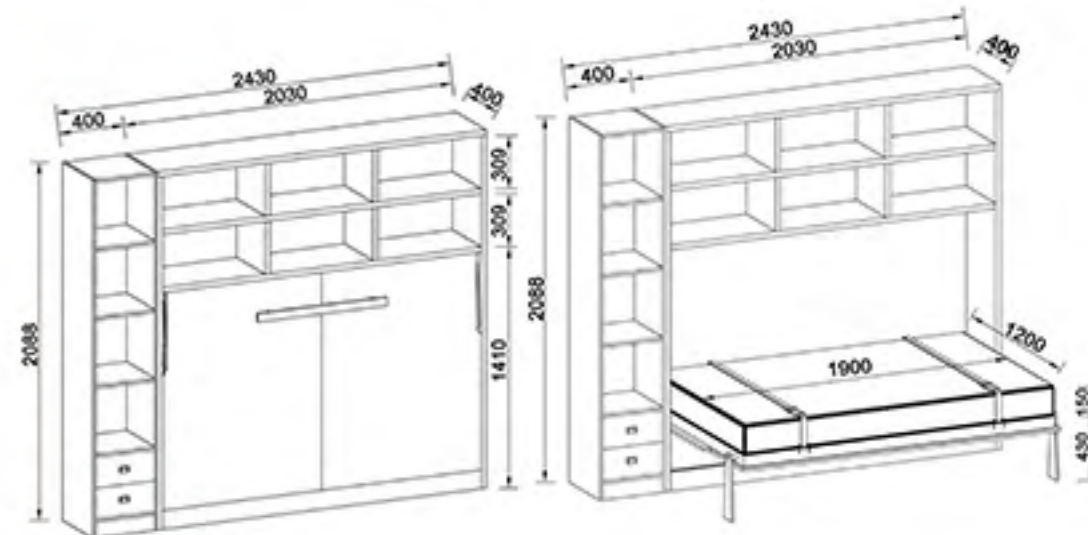

B2000

SIMPLE HORIZONTAL WALL BED WITH FREE FALLING LEG

B2000
2030W*400D*1410H
Mattress(mm):1200W*1900L*150H

/ OPEN SHOW

OVIT Our hidden wall bed mechanism is a simplified design, which makes the bed safer and more beautiful.

ZB-C03 Hanging Cabinet
2030W*380D*300H

SA-12
800W*400D*2088H

B2200
 2030W*400D*1410
 Mattress(mm):1200W*1900L*150H

/ CLOSE SHOW

B2200

**HORIZONTAL BED
WITH DESK**

B2002
 2030W*400D*1410/2088H
 Mattress(mm):1200W*1900L*150H