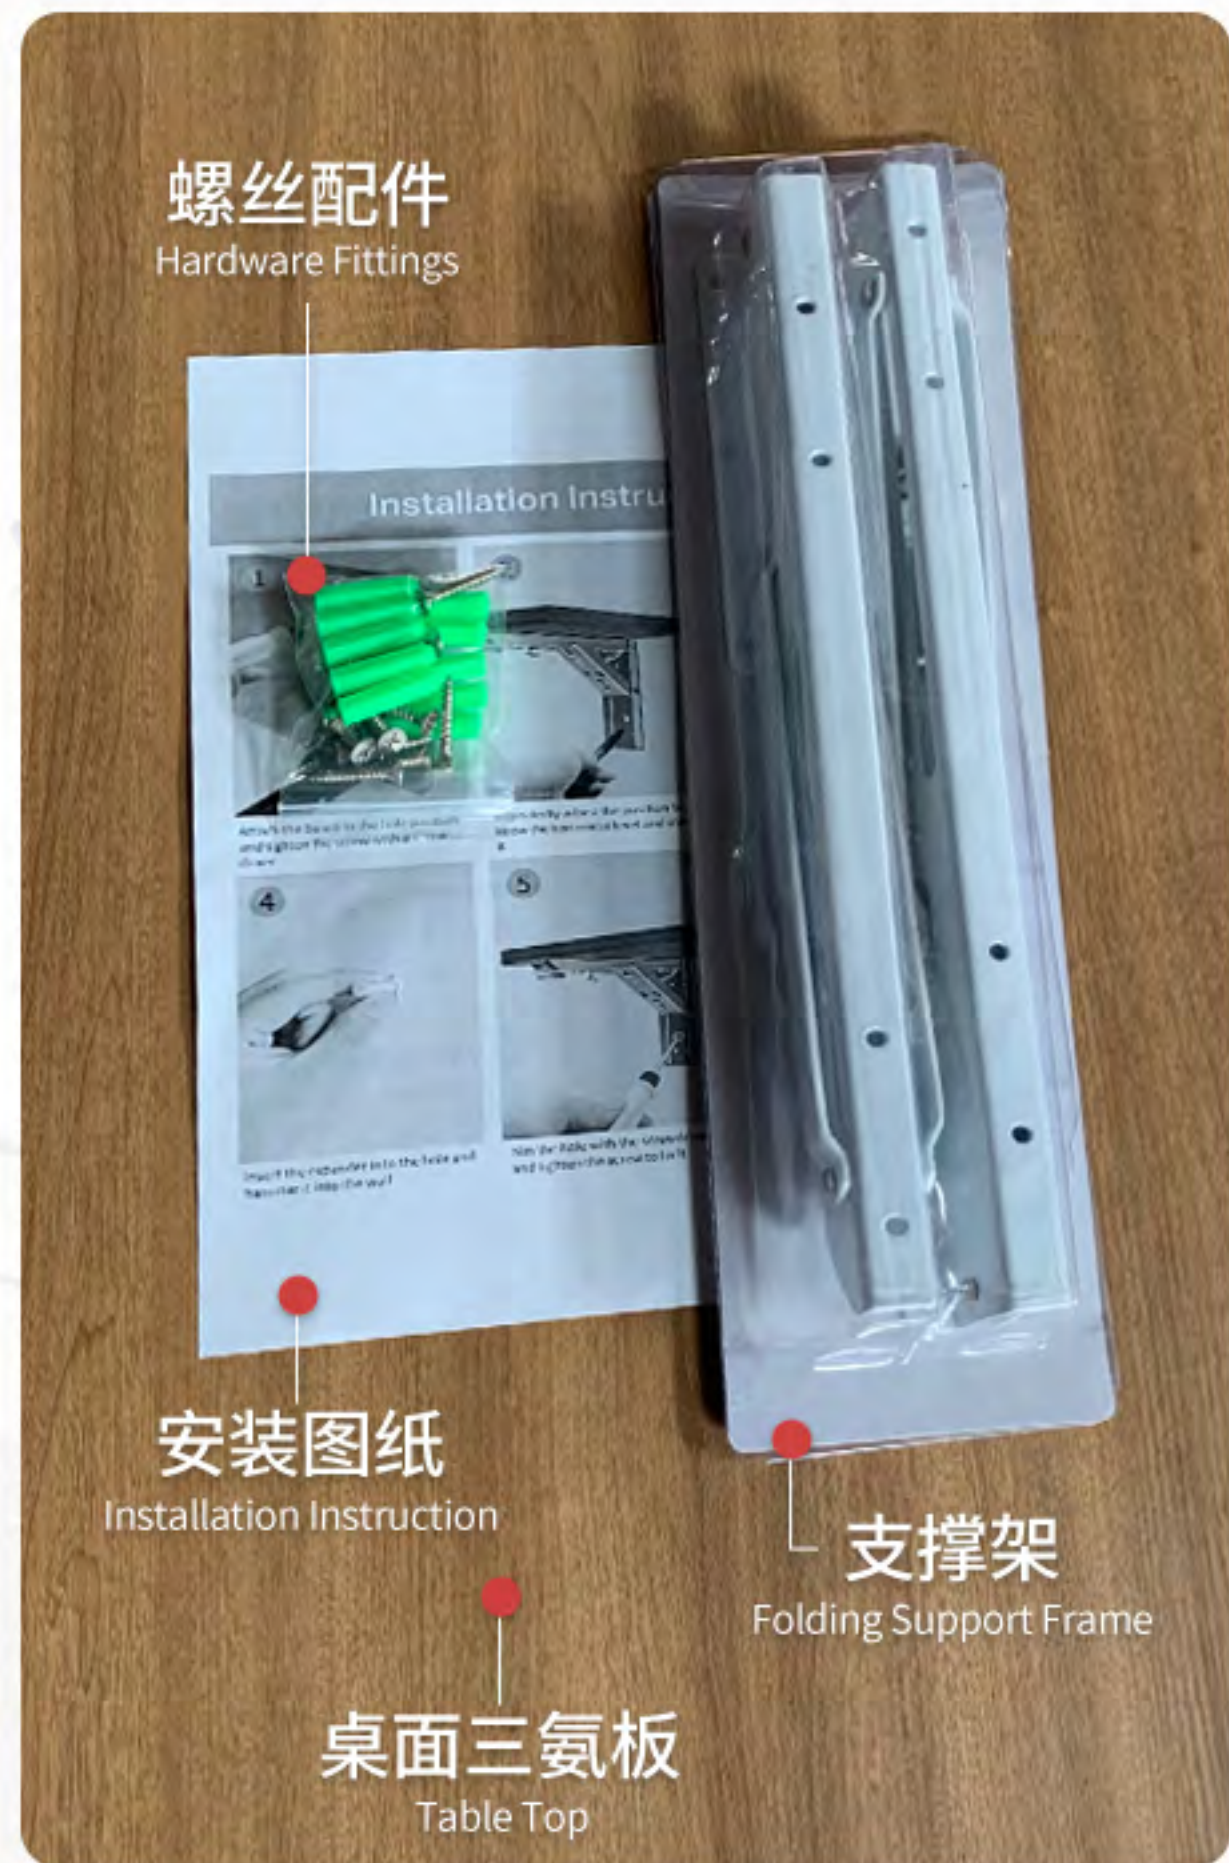

Space

Fashion

TL-015A

Space

Fashion

TL-015A

TL-015A

**WALL-MOUNTED
FOLDING DESK
PACKAGING DISPLAY**