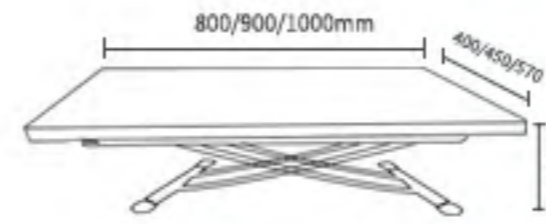

/ OPEN SHOW

TL-S21001

LIFTING DINING TABLE

Space

Fashion

TL-S21001

TL-S21001

Open Size:800/900/1000W
 *800/900/1140D*220-760H(mm)
 Close Size:800/900/1000W
 *400/450/570D*220H(mm)