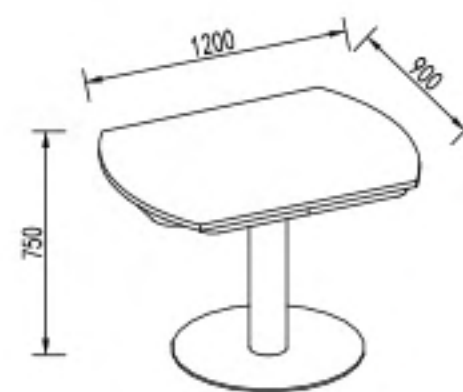

Volume:140*96.5*26.5cm
Weight:70.3KG

/ OPEN SHOW

Space

Fashion

TL-JW013

Space

Fashion

TL-JW012