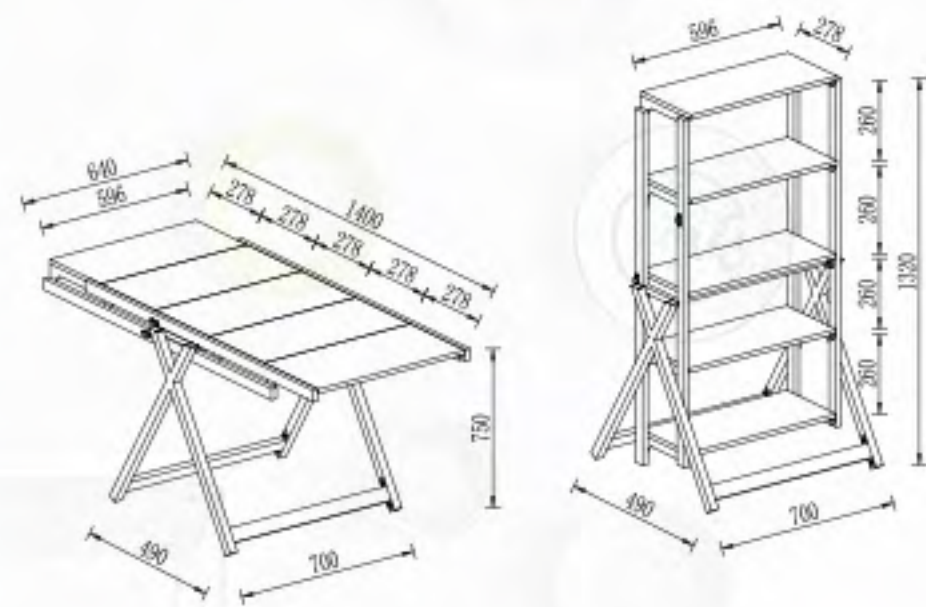

TL-1410
**TELESCOPIC
DINING TABLE**

TL-1410
Volume: 112*61*25cm & 114*91*28cm
Weight: 74KG

Space

Fashion

TL-JW-005-1

TL-JW-005-1	Panel	Hardware
Open:1400L*640W*750H	Volume:65*37*12cm	Volume:141*66*11cm
Folding(mm):700L*490W*1320H	Weight:10.2KG	Weight:17KG