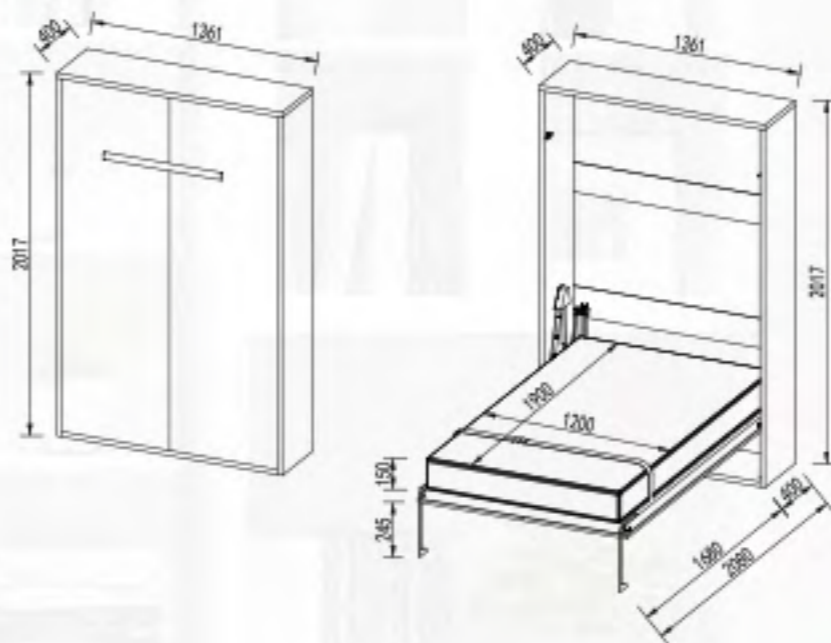

DA80-12

1361W*400D*2017H
Mattress(mm):1180W*1900L*150H

/ OPEN SHOW

DA80-15

1661W*400D*2017H
Mattress(mm):1480W*1900L*150H

X2000
REVOLVING BED
WITH A BOOKCASE

/ OPEN SHOW

X2000
 1845W*600D*2280H
 Mattress(mm):1500W*2000L