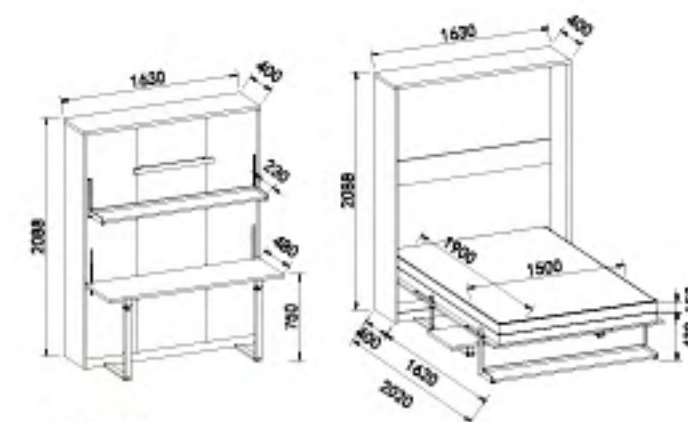

A4100

VERTICAL WALL
BED WITH DESK +
BOOKSHELF

/ OPEN SHOW

A4100
 1630W*400D*2088H
 Mattress(mm):1500W*1900L

Space

Fashion

A4100

Space