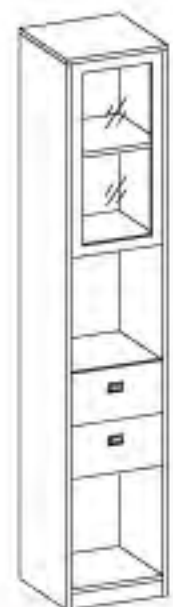

Space

Fashion

Wall bed with sofa

TL-CP03-25

WALL BED WITH SOFA

TL-CP03-25

1630*700*310H
Packing size:1680*750*430H
Weight:24KG

Classic collocation, Simple living space, optimize the quality of life

Space

Fashion

Wall bed with sofa

Space

Fashion

Wall bed with sofa

DESIGN YOUR ROOM BY YOURSELF

SA-602 (SA04)
600W*400D*2088H

SA-01
400W*400D*2088H

ZB-C02
400W*400D*2088H

SA-403
400W*400D*2088H

YA98
800W*400D*2088H

SA-09
980W*400/600D*2088H

DESIGN YOUR ROOM BY YOURSELF

A1000+SA08+SA602

A4000 + YA98+SA01