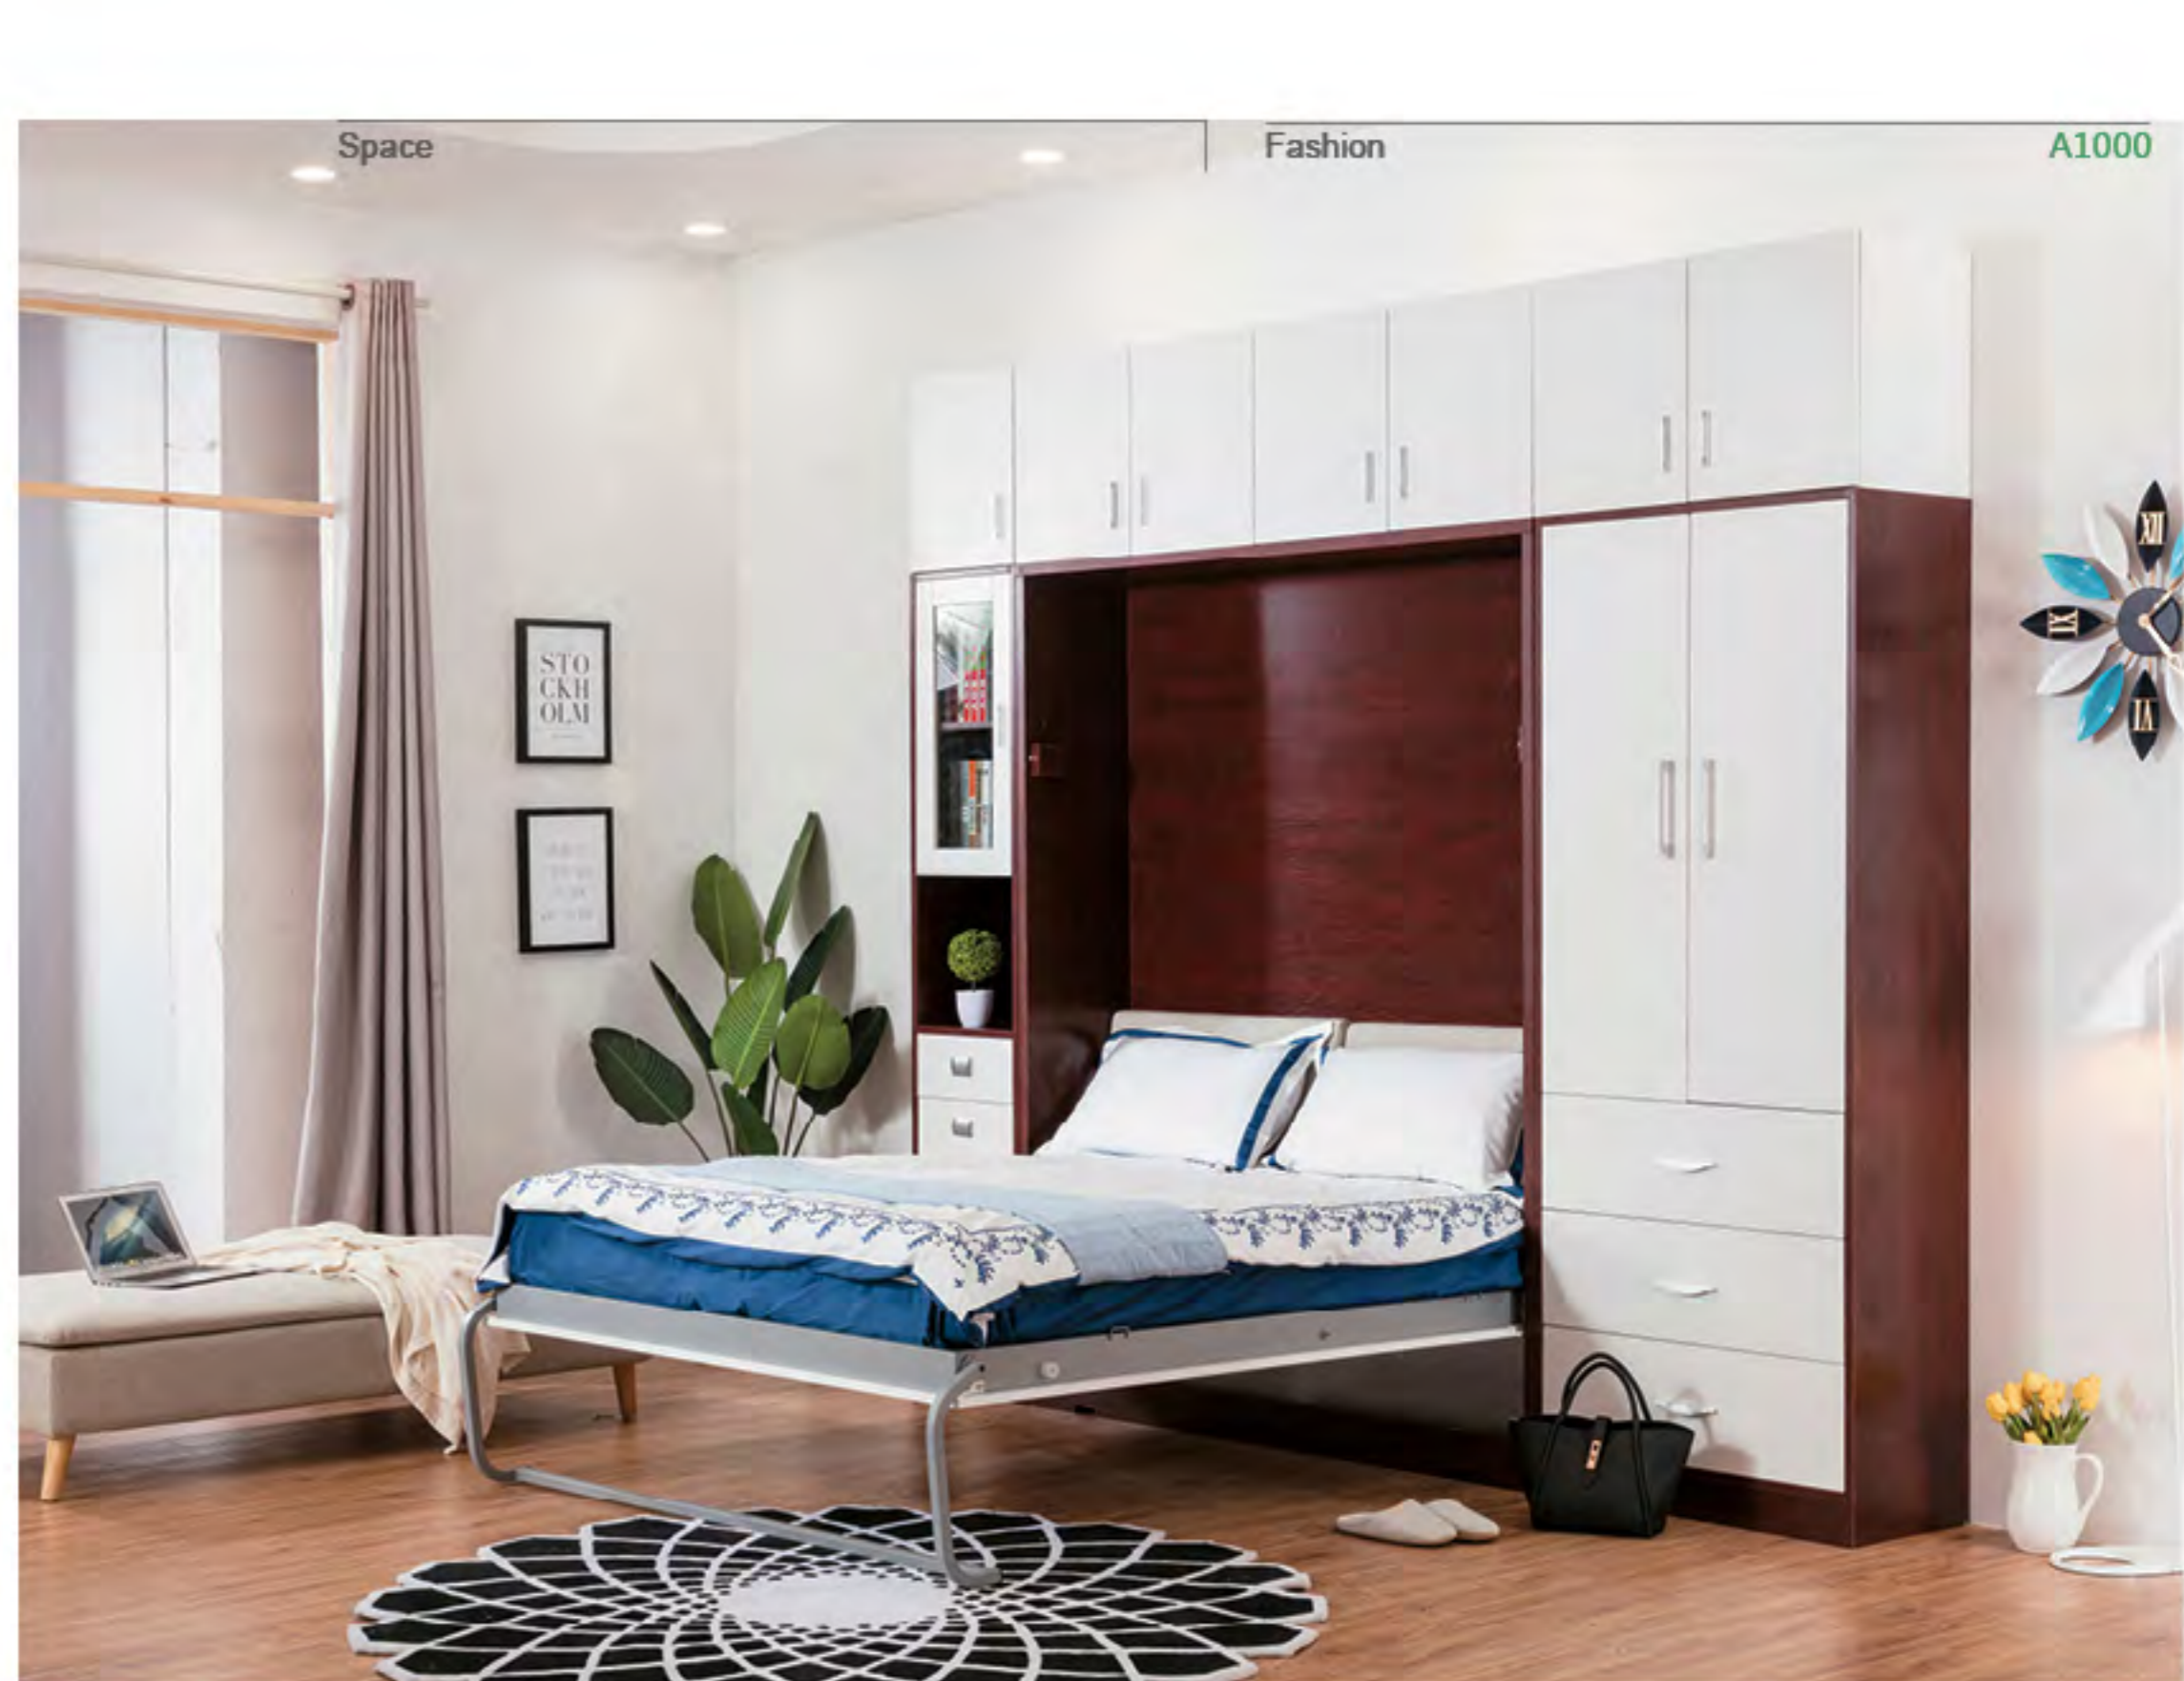

Space

Fashion

A1000