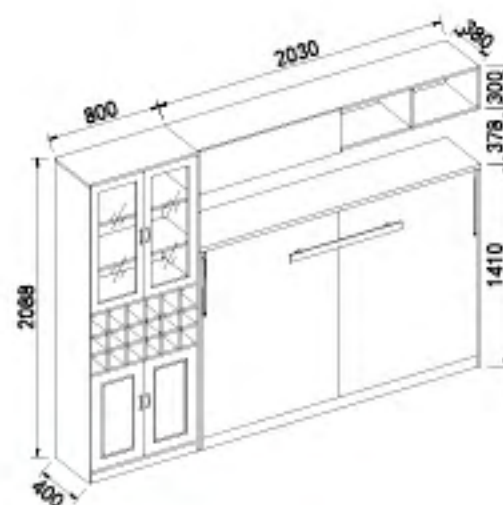

/ SHOW DETAILS

Baseboard,normal size:20mm*120mmH

B1000

HORIZONTAL WALL BED WITH CABINET

B1000+ZB-C02+ZB-C01

2030W*400D*1210H

Mattress(mm):1000W*1900L*150H

Our hidden wall bed mechanism is a simplified design, which makes the bed safer and more beautiful.

B2000

SIMPLE HORIZONTAL WALL BED WITH FREE FALLING LEG

B2000
2030W*400D*1410H
Mattress(mm):1200W*1900L*150H

/ OPEN SHOW

OVIT Our hidden wall bed mechanism is a simplified design, which makes the bed safer and more beautiful.