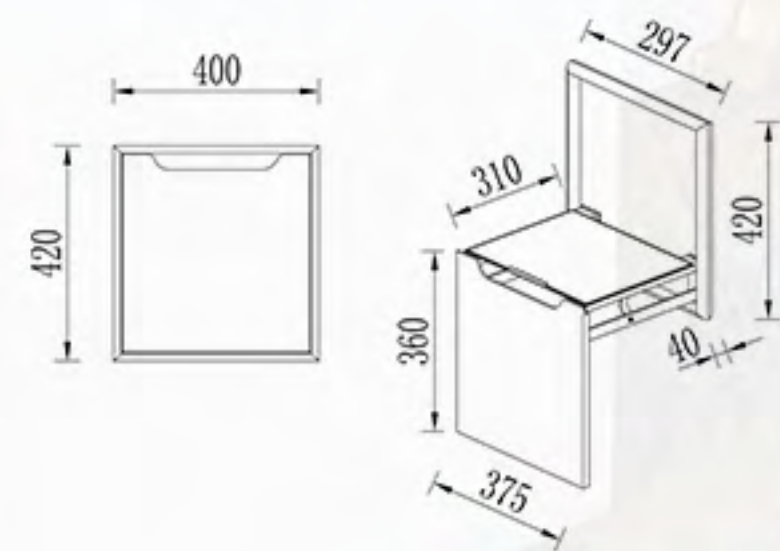

WALL MOUNTED CHAIR

OVIT

Multi-purpose Suitable for multiple scenes, can be used in halls, corridors, bathrooms, public aisles, entrances, etc