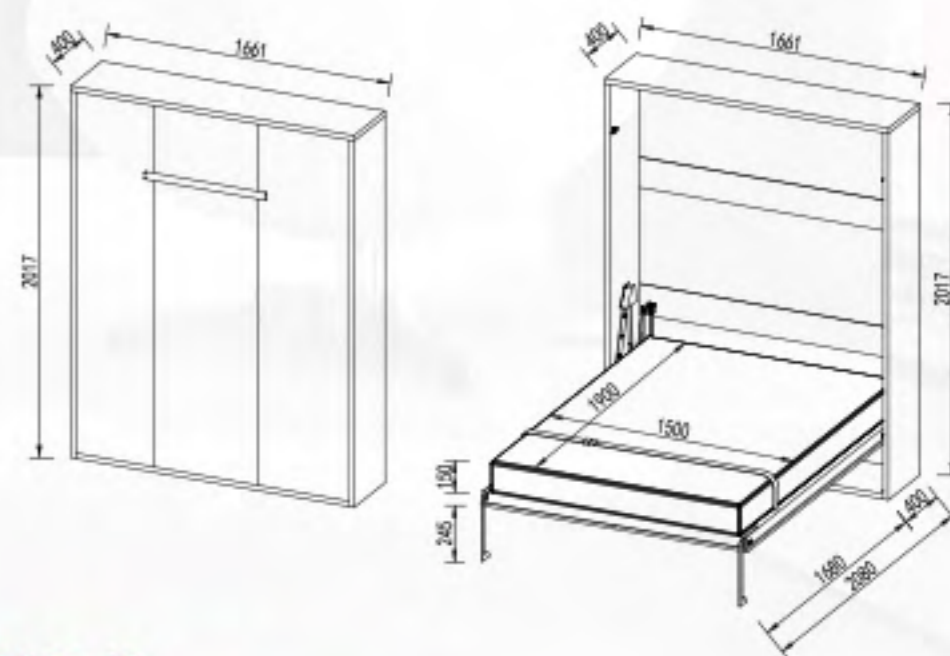

DA80-12

1361W*400D*2017H
Mattress(mm):1180W*1900L*150H

/ OPEN SHOW

DA80-15

1661W*400D*2017H
Mattress(mm):1480W*1900L*150H

X2000
REVOLVING BED
WITH A BOOKCASE

/ OPEN SHOW

X2000
 1845W*600D*2280H
 Mattress(mm):1500W*2000L