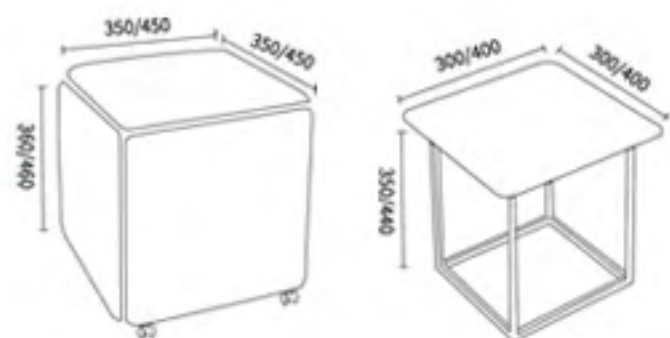

STRETCH AND SHRINK SOFA

TL-DR-01

Volume:60*50*42cm

Weight:11KG

Two-in-one leisure stool and sundries storage function, large space for sundries storage. Handle design beside the cushion. Feel free to put it in every corner. Flip gently, there is another use.

TA-CH1005
OTTOMAN STOOL

Other type:
T1605

TA-CH1005

Big size : 450*450*460(H)mm

Small size:350*350*360(H)mm

Package size:470*470*470(H)mm,Weight: 13kg

Assembled storage more space-saving.
Thickened carbon steel frame.