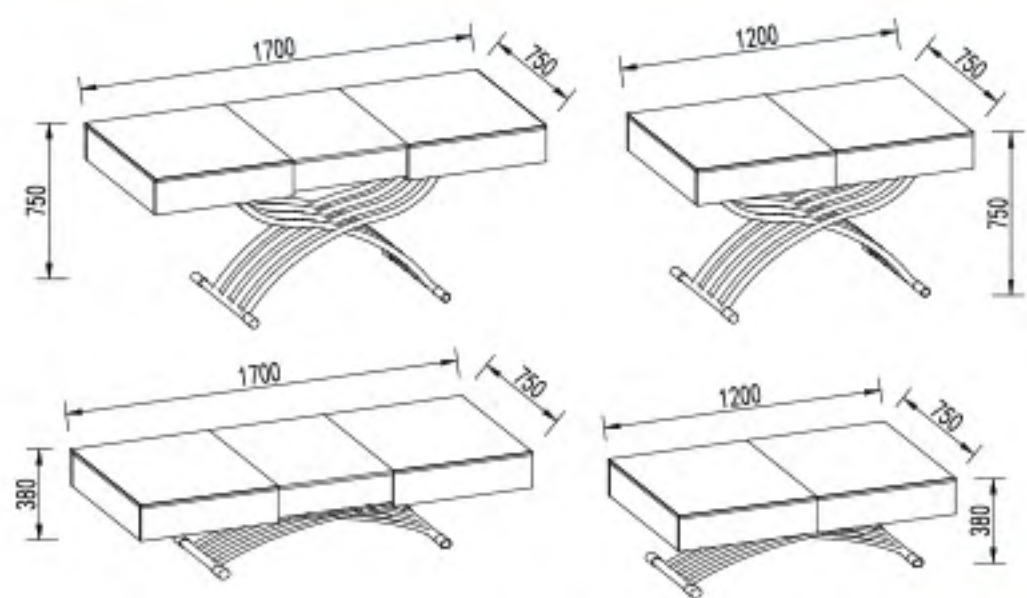

T1403

MULTI-FUNCTION MANUAL LIFTING TEA TABLE

T1403
1700(1200)L*750W*(380-750)H
Volume:125*80*40cm
Weight:65KG

/ SHOW DETAILS

- A** Thickened tempered glass
- B** Manual switch
- C** Carbon steel tripod
- D** Single row roller design