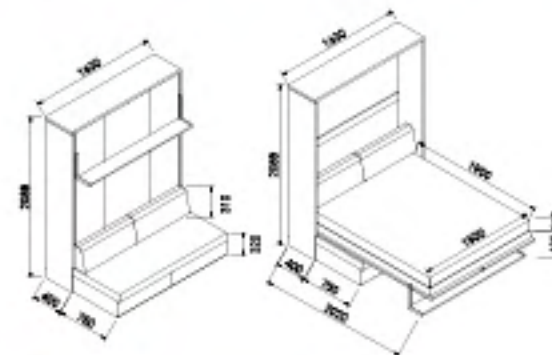

Space

Fashion

A4020

Space

Fashion

A4020

A4020
 1630W*400D*2088H
 Mattress(mm):1500W*1900L*150H

A4020