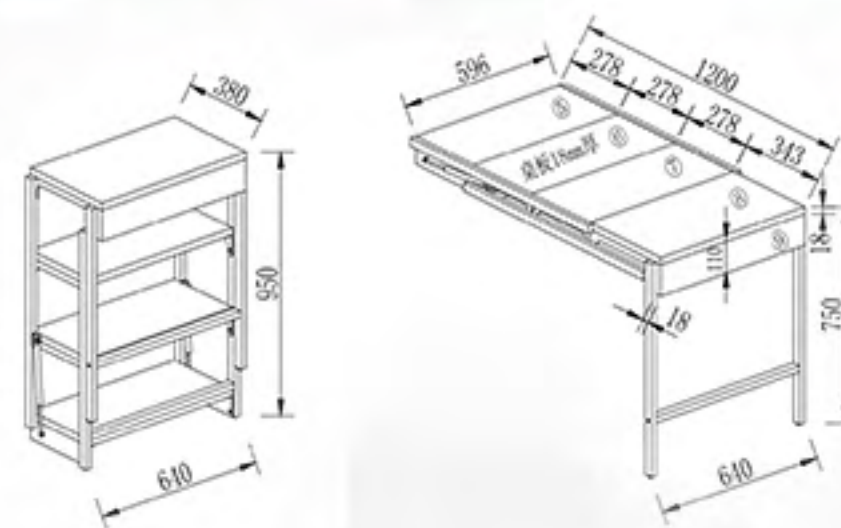

Space

Fashion

TL-J003

OVIT

A table service many purpose: It can be used as a dining table, study table, coffee table and Flower stand.

TL-J003	Panel	Hardware
Open:1200L*640W*750H	Volume:36*62*10cm	Volume:68*122*12cm
Folding(mm):640L*380W*950H	Weight:9KG	Weight:12KG