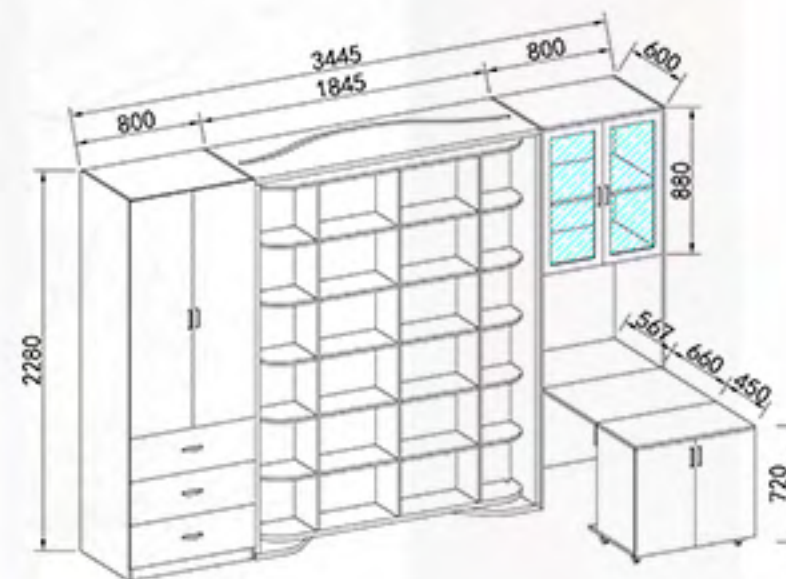

DA80-12

1361W*400D*2017H
Mattress(mm):1180W*1900L*150H

/ OPEN SHOW

DA80-15

1661W*400D*2017H
Mattress(mm):1480W*1900L*150H

X2000
REVOLVING BED
WITH A BOOKCASE

/ OPEN SHOW

X2000
 1845W*600D*2280H
 Mattress(mm):1500W*2000L