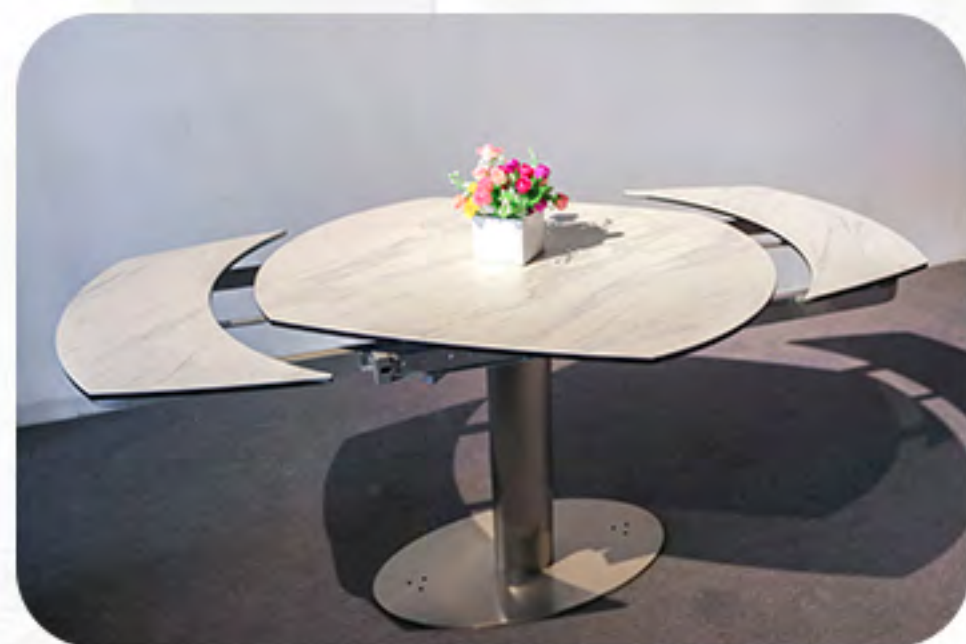

TL-JW013

MULTIFUNCTION
ROUND EXPANDABLE
DINING TABLES

TL-JW013

Volume:140*96.5*26.5cm
Weight:70.3KG

/ OPEN SHOW