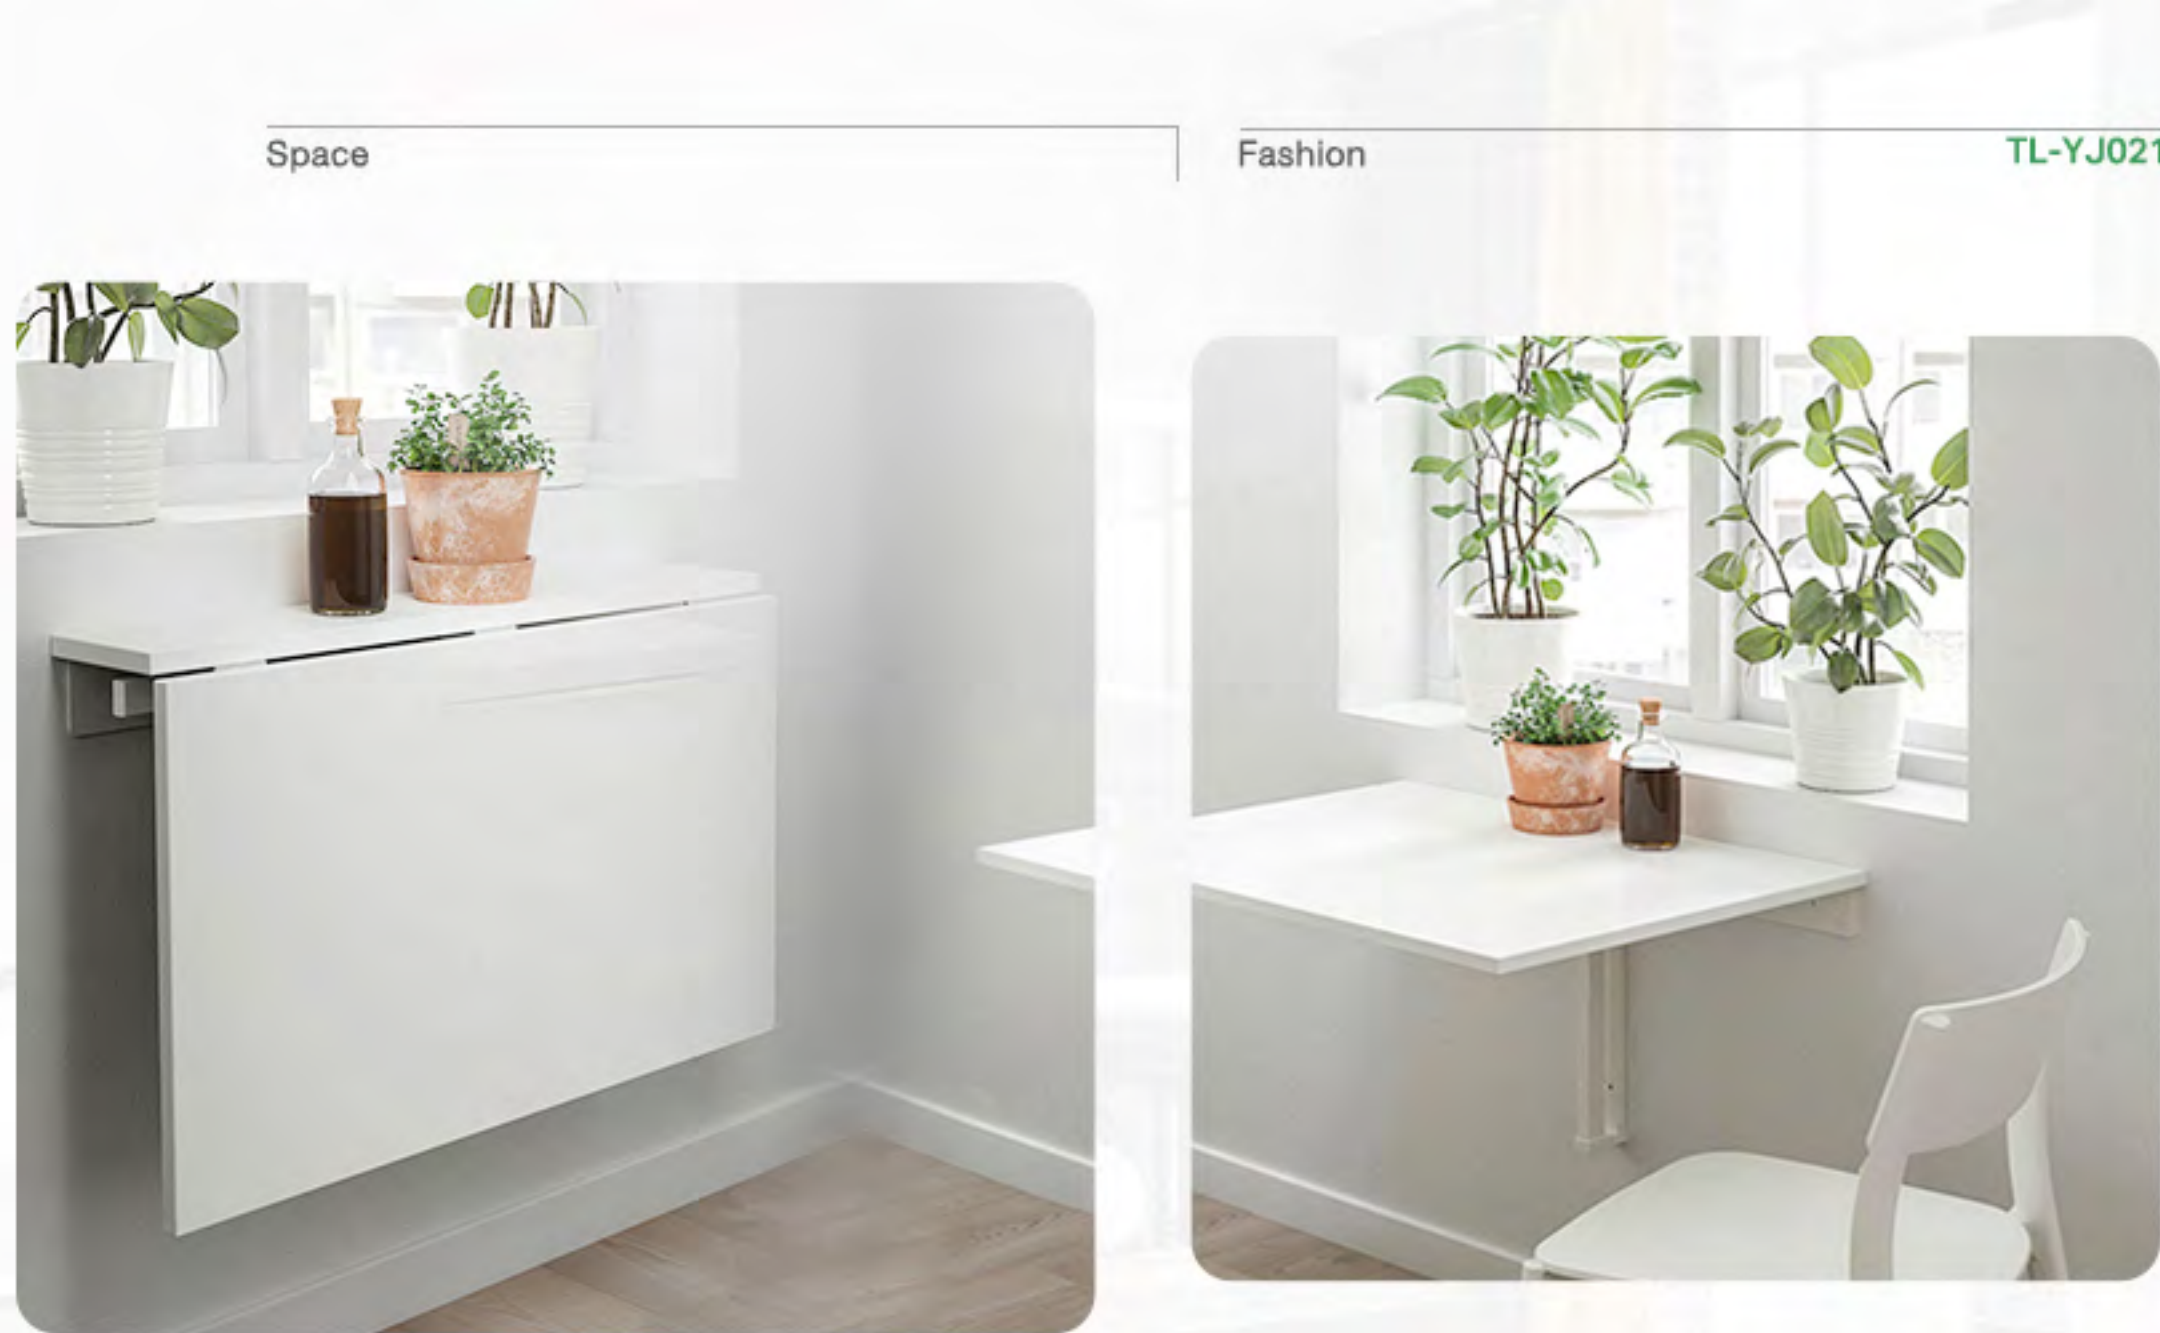

A table service many purpose: It can be used as a dining table, study table, coffee table and Flower stand.

Space

Fashion

TL-YJ021

TL-YJ021
FOLDING TABLE

TL-YJ021
Close Size:610L*100W*380H
Open Size:610L*460W