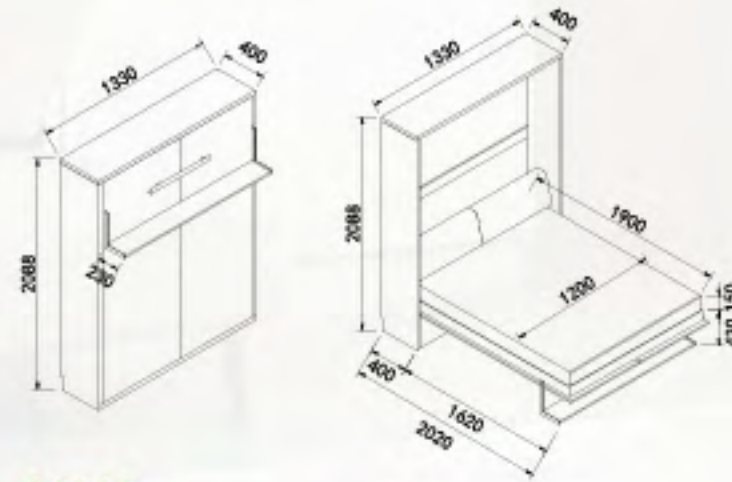

**VERTICAL
BED WITH
BOOKSHELF**

Space

Fashion

A4000

A4000

VERTICAL WALL
BED WITH SHELF
AND SOFA

A4000
1330W*400D*2088H
Mattress(mm):1200W*1900L*150H

Space