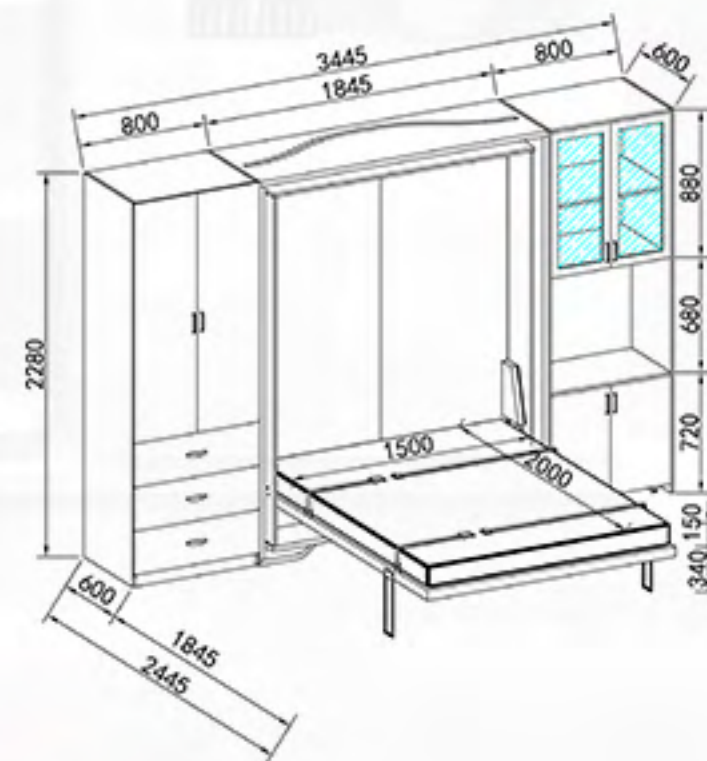

DA80-12

1361W*400D*2017H
Mattress(mm):1180W*1900L*150H

/ OPEN SHOW

DA80-15

1661W*400D*2017H
Mattress(mm):1480W*1900L*150H

X2000
REVOLVING BED
WITH A BOOKCASE

/ OPEN SHOW

X2000
 1845W*600D*2280H
 Mattress(mm):1500W*2000L

A5040

VERTICAL BED WITH LINKAGE SOFA

/ SHOW DETAILS

A5040

Bed:1630W*400D*2088H

Sofa:1630W*700D*600H

Mattress(mm):1500W*1900L*150H

A5040