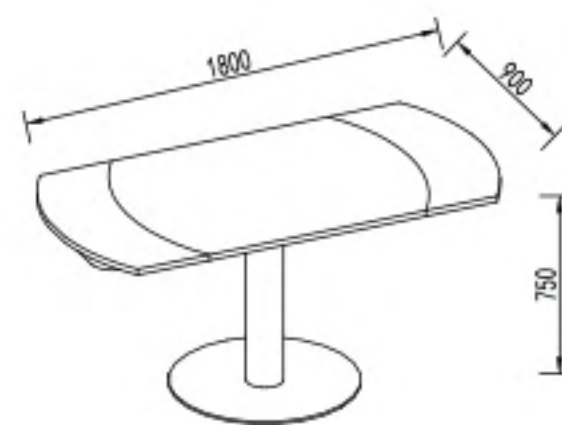

Volume:140*96.5*26.5cm
Weight:70.3KG

/ OPEN SHOW

Space

Fashion

TL-JW013

Space

Fashion

TL-JW012