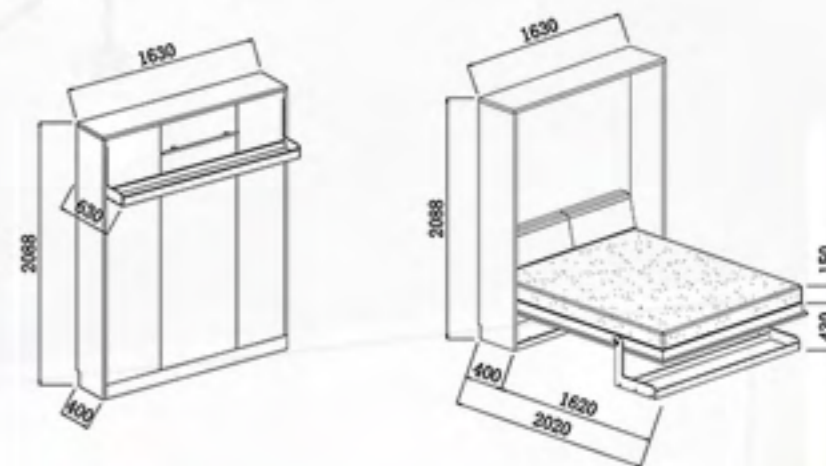

ZB-01

Space

Fashion

A4020 With Sofa

Space

Fashion

A4020 With Sofa

A4020
 1630W*400D*2088H
 Mattress(mm):1500W*1900L*150H